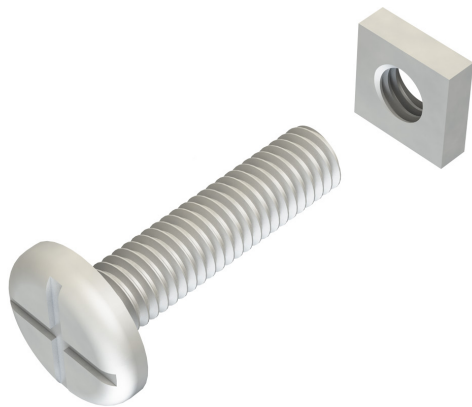

**PRODUCT CODE: RB650**  
ROOFING BOLT & NUT

**DESCRIPTION**

M6 x 50mm Roofing Bolt c/w M6 Flat Nut

**FINISH**

BZP

**MATERIAL**

Steel

**PACKAGING**

Packed in qty 100

**ADDITIONAL NOTES**

Each roofing bolt is supplied c/w M6 flat nut

Front view

CODE	TYPE	A
RB612	M6	12
RB616	M6	16
RB620	M6	20
RB625	M6	25
RB630	M6	30
RB635	M6	35
RB640	M6	40
RB650	M6	50