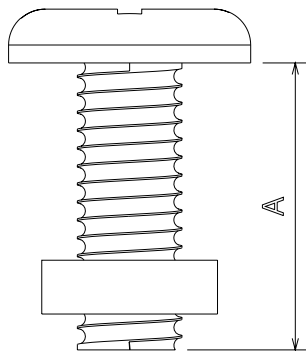

**PRODUCT CODE: RB650**  
ROOFING BOLT & NUT

**DESCRIPTION**

M6 x 50mm Roofing Bolt c/w M6 Flat Nut

**FINISH**

BZP

**MATERIAL**

Steel

**PACKAGING**

Packed in qty 100

**ADDITIONAL NOTES**

Each roofing bolt is supplied c/w M6 flat nut

Front view

CODE	TYPE	A
RB612	M6	12
RB616	M6	16
RB620	M6	20
RB625	M6	25
RB630	M6	30
RB635	M6	35
RB640	M6	40
RB650	M6	50